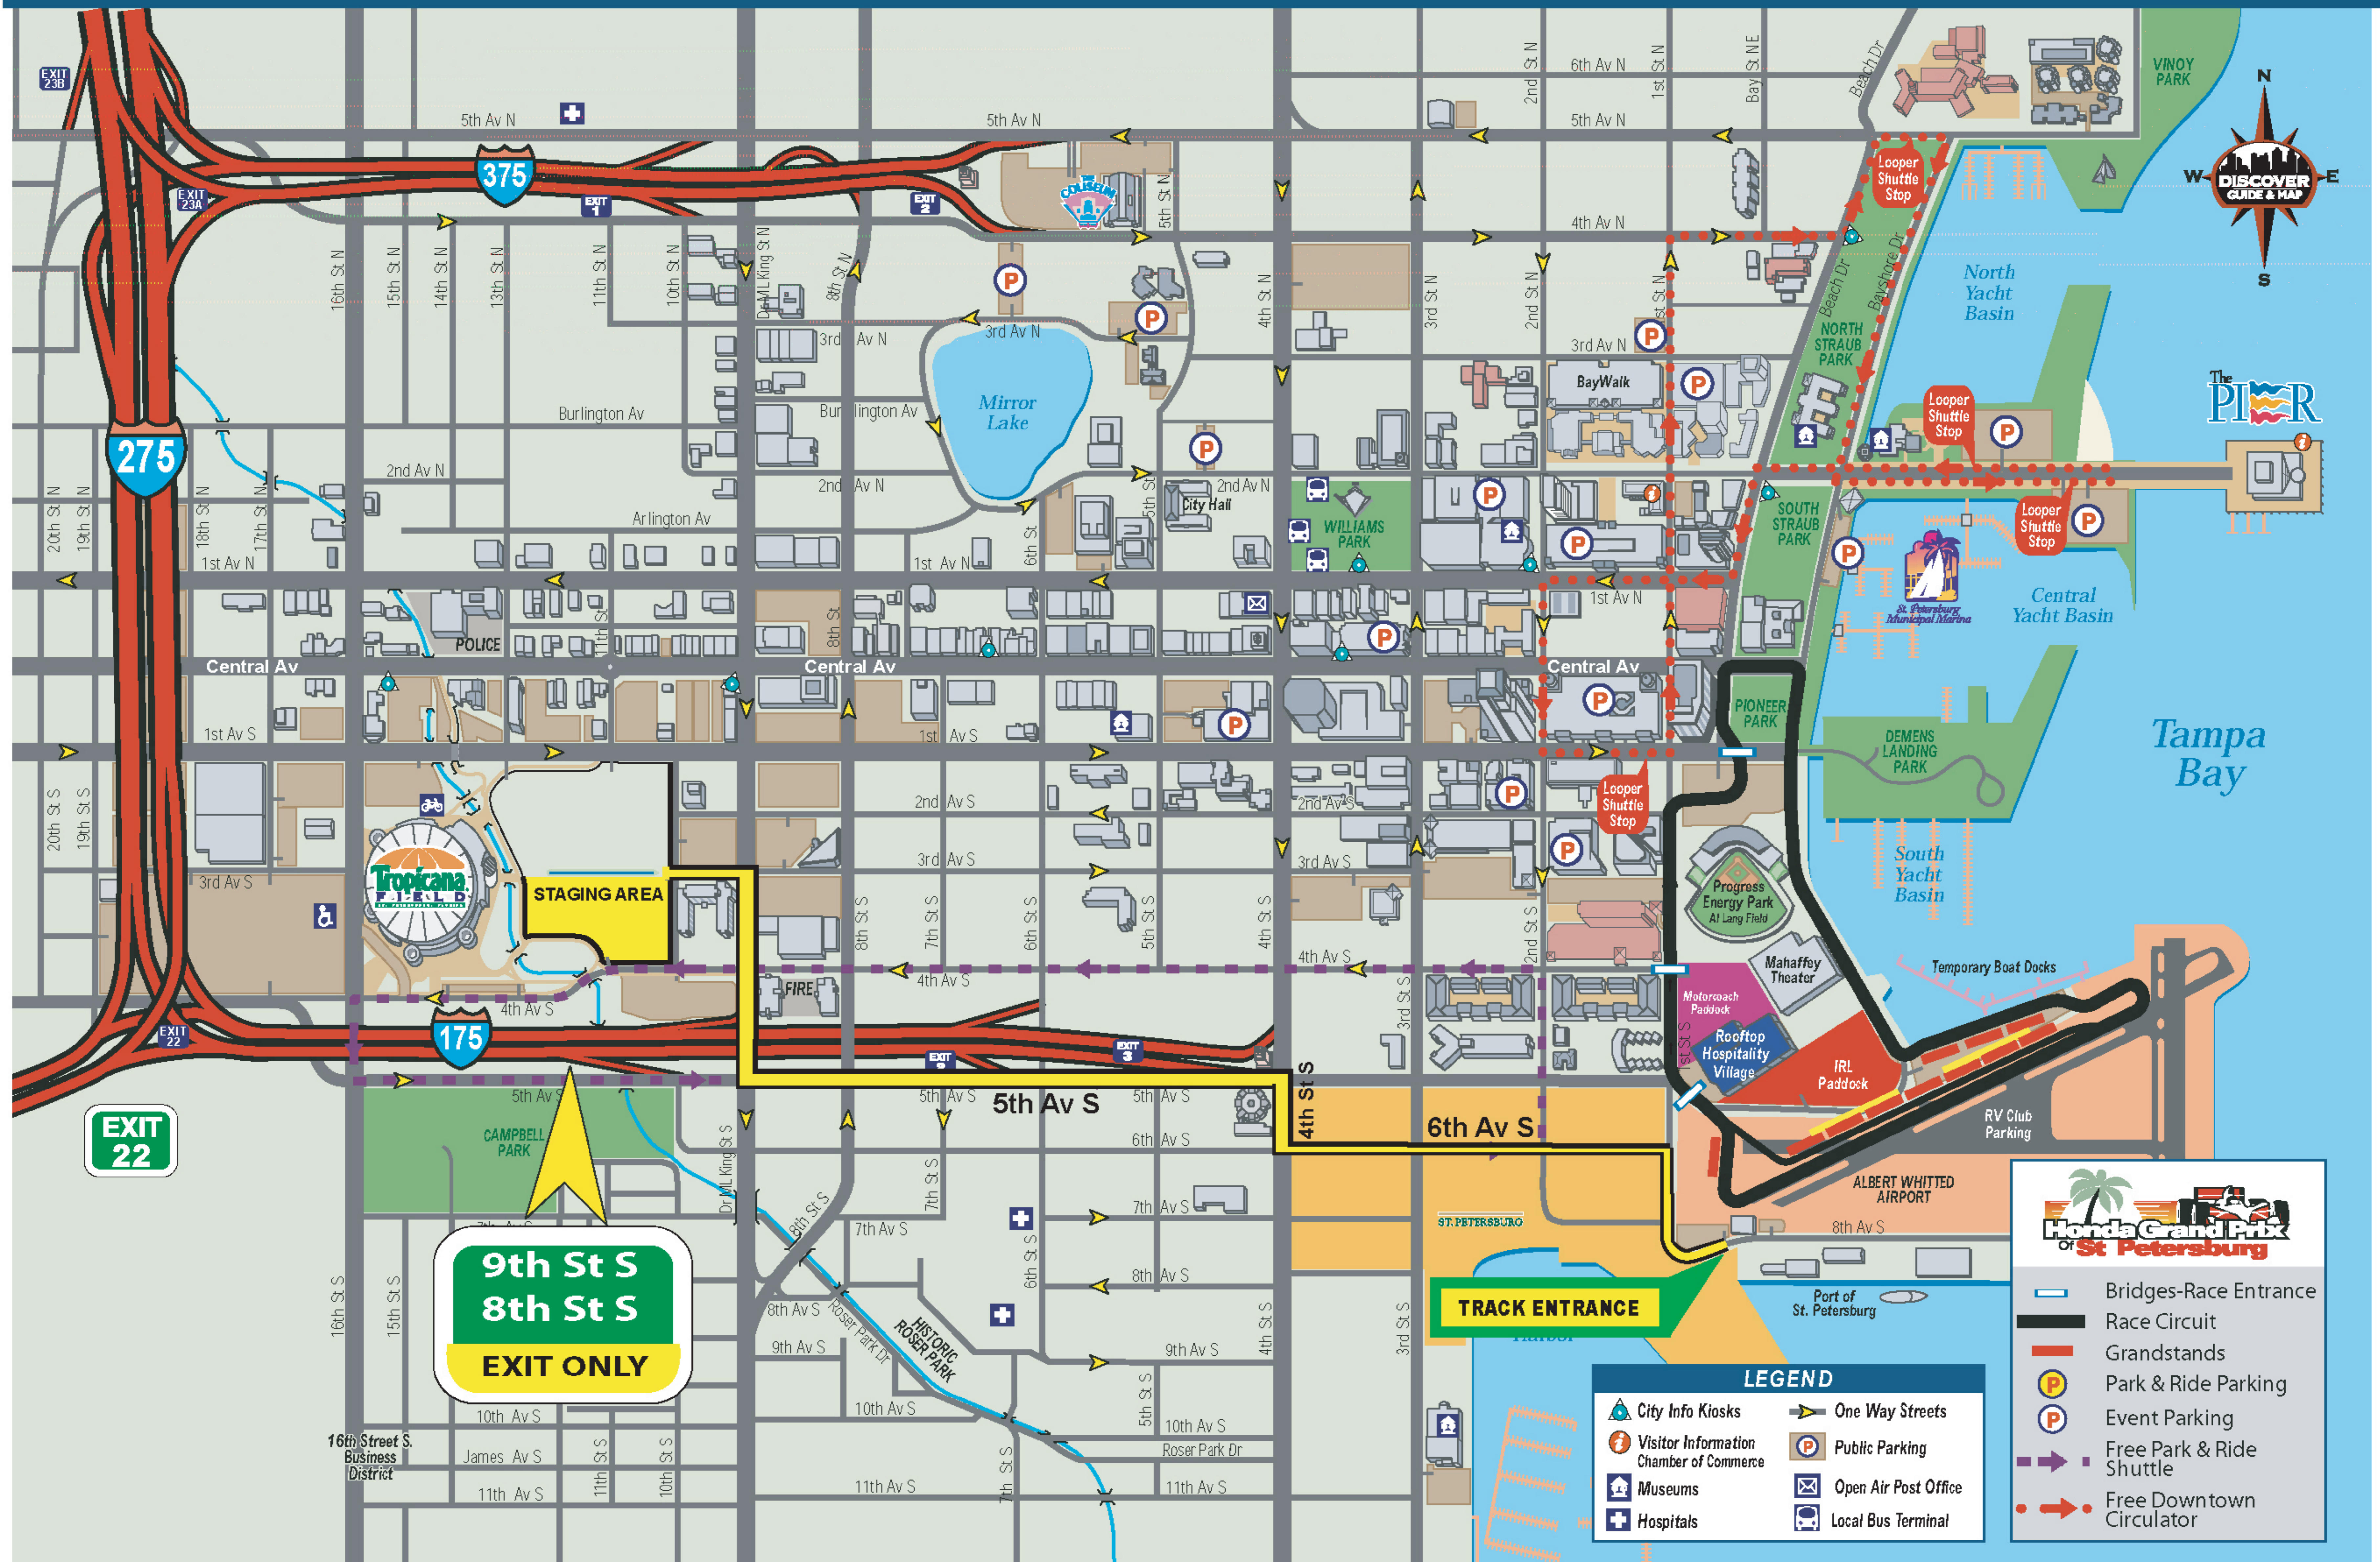

ST. PETERSBURG 2011

FIL, STAR MAZDA, USF2000, SCCA WORLD CHALLENGE

STAGING AREA TO TRACK

**9th St S
8th St S
EXIT ONLY**

TRACK ENTRANCE

LEGEND

	Bridges-Race Entrance
	Race Circuit
	Grandstands
	Park & Ride Parking
	Event Parking
	Free Park & Ride Shuttle
	Free Downtown Circulator

- DO NOT LEAVE STAGING AREA UNTIL INSTRUCTED BY GRAND PRIX/SERIES STAFF
- Exit staging area through main gate onto 3rd Av S. Go to first stoplight (Dr ML King St S) turn right
- Cross over I 175 to 5th Av S...turn left. Follow 5th Av S to 4th St. S. Turn right. Go one block to 6th Ave. S. Turn left.
- Follow 6th Ave. S. to 1st St. Turn right.
- Follow 1st St. to 8th Ave. S., turn left to Paddock entrance.